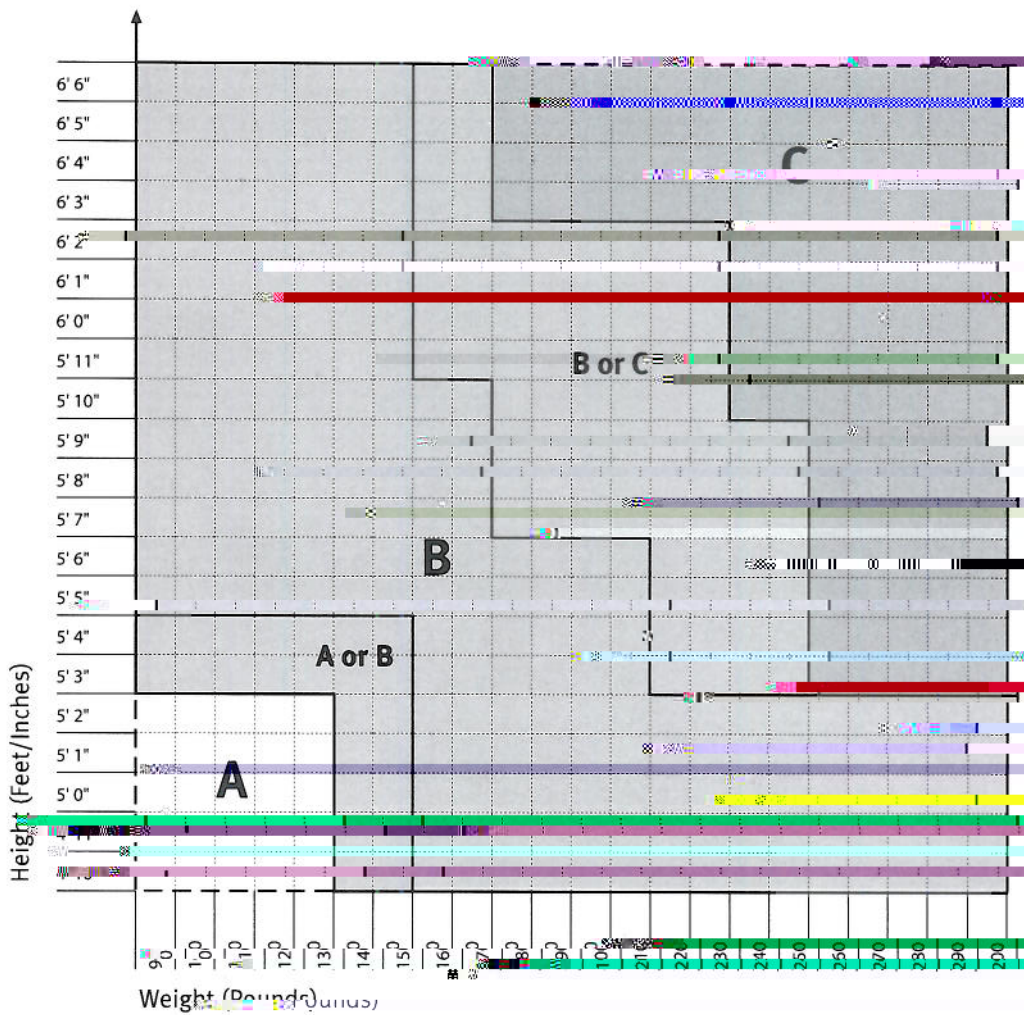

# Size/Fit Reference – Aeron® Chair

This reference helps people select A, B, or C-size chairs based on the three size categories available for all three chairs. Height and weight are key indicators of suitable chair-size choice. Since the B-size chair is designed to fit a broad range of people, Herman Miller recommends it for users who fall in the A/B or B/C category. This chart applies to Aeron chairs with the extended-height-range pneumatic height-adjustment cylinder.

829  
50 dumbbells  
8.79 shipping