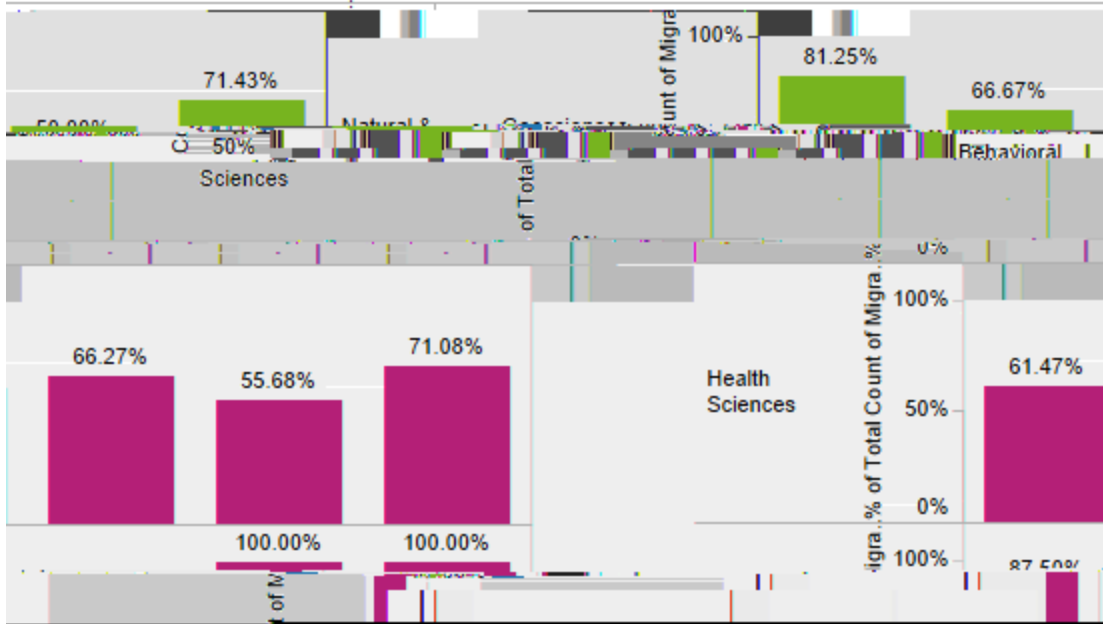

Fort Lewis College
Retention Rates for First-time Full-time Freshmen

Fort Lewis College
Retention Rates for First-time Full-time Freshmen

percentage of first-time full-time students in a fall cohort who... Retention rates measures the... continues to their...

Fort Lewis College
Retention Rates for First-time Full-time Freshmen