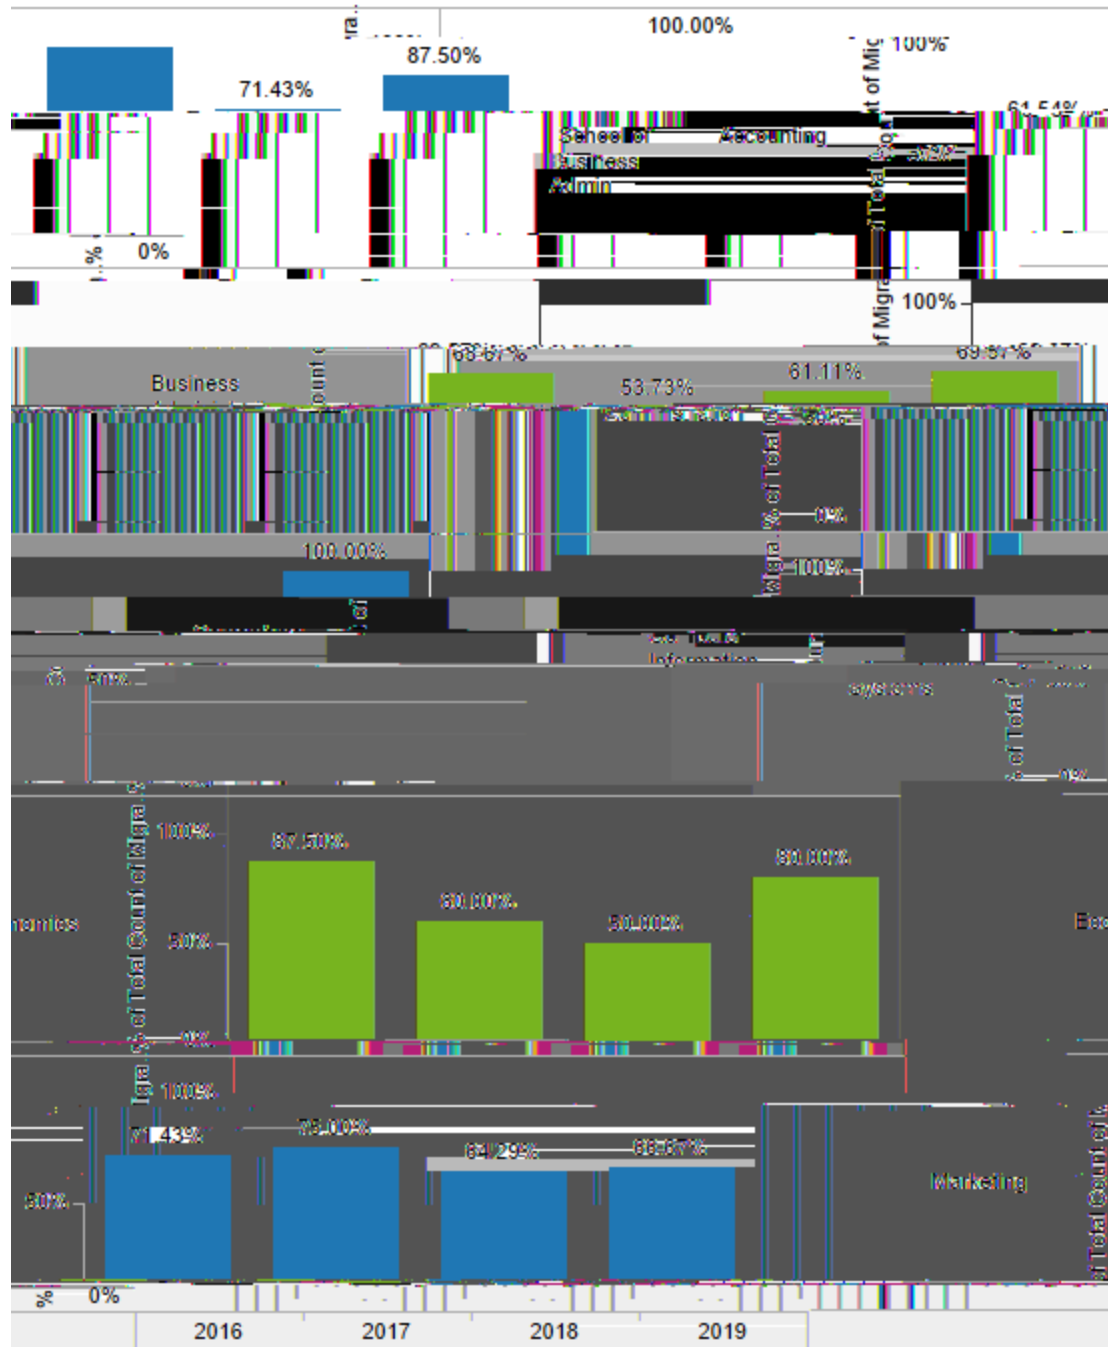

Fort Lewis College
Retention Rates for First-time Full-time Freshmen

Fort Lewis College
Retention Rates for First-time Full-time Freshmen

percentage of first-time full-time students in a fall cohort who... Retention rates measures the... continues to their...

Fort Lewis College
Retention Rates for First-time Full-time Freshmen